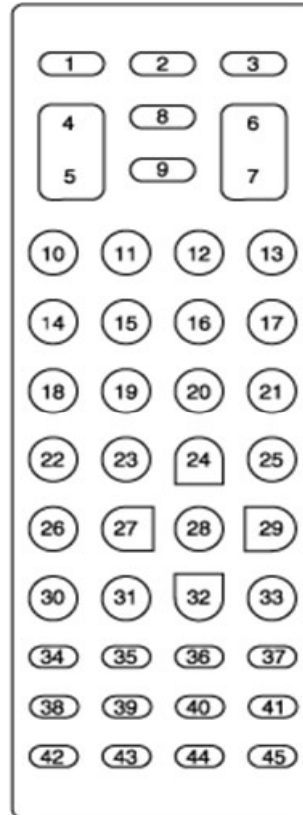

Celadon Inc.
RCV-5000 IR to RS-232 Output Table
Device: KOTI-816NR Video Multiplexer

Infrared Remote Control: Celadon, SC-45
 Infrared Code Format: NEC - Device ID: FF00
 Infrared Receiver: Celadon RCV-5000 Infrared to RS-232 Receiver
 RCV-5000 Data File: koti3_r.hex
 Data - 1200 baud, 8, O, 1, ASCII OUTPUT
 Switch Pins 2 & 3

KOTI Command	SC-45	ASCII Output String
Camera 1	10	/01
Camera 2	11	/02
Camera 3	12	/03
Camera 4	13	/04
Camera 5	14	/05
Camera 6	15	/06
Camera 7	16	/07
Camera 8	17	/08
Camera 9	18	/09
Camera 10	19	/10
Camera 11	20	/11
Camera 12	21	/12
Camera 13	22	/13
Camera 14	23	/14
Camera 15	24	/15
Camera 16	25	/16
Quad	26	/SF/01
9-Way	27	/SF/05
16-Way	28	/SF/08
Sequence	29	/SQ
Shift	30	/SF